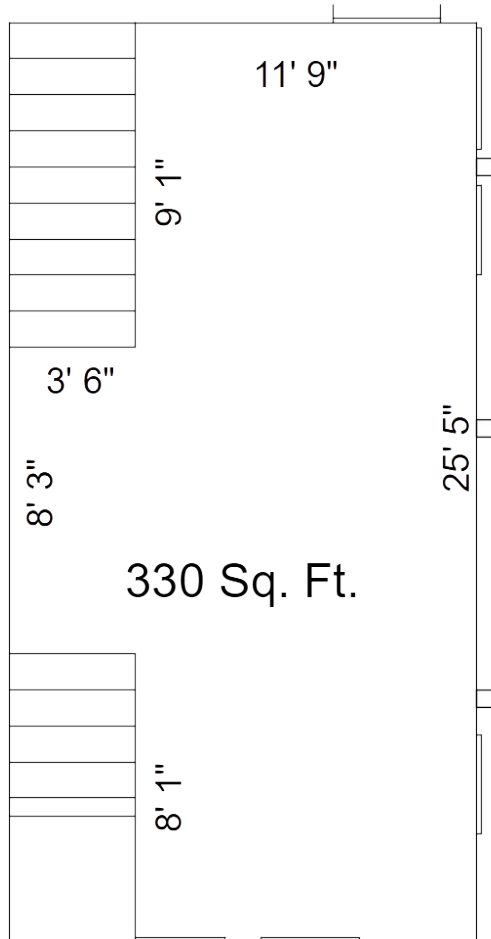

Special Event Space: Downstairs Atrium

- In the Heart of Downtown Manchester.
- Landmark Location On Scenic Raisin River.
- Convenient Private Parking.
- Available restrooms.
- Ideal for Special Events, Exhibitions and Meetings.
- Rental terms & conditions available upon request.

Rental Info: 734-657-3690
karl@manchestermill.com

(Updated: 21-DEC-2020)